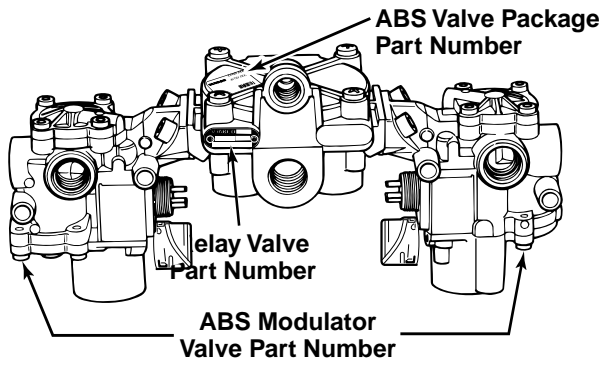

ABS Valve Package (Rear Axle)

Provides an alternative to separate valve installation by combining a service brake relay valve with two ABS modulator valves. Compatible with C-, D- and E-Version ECUs. Replacement kits contain replacement valve, bolts, o-rings, lubricant and instruction sheet.