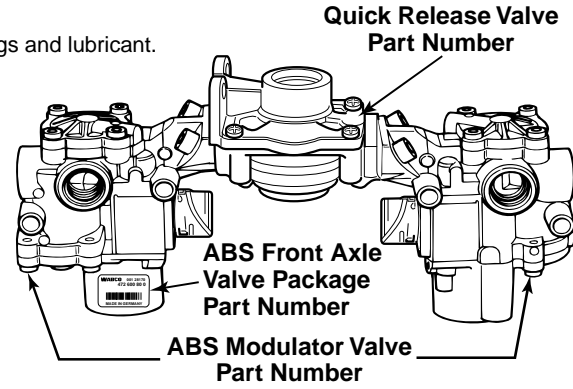

ABS Valve Package (Front Axle)

Provides an alternative to separate valve installation by combining a quick release valve with two ABS modulator valves. This valve package is compatible with C-, D- and E-Version ECUs. Replacement kits contain replacement valve, bolts, o-rings and lubricant.

Crack Pressure and Voltage	ABS Valve Package Part Number	Type	OE Part Number	Replacement Kit Part Number
6.0 - 8.0 psi 12 volts Rear Ports	472 500 302 0	Entire Package Modulator Valve Modulator Valve Release Valve	472 500 302 0 472 195 080 0 472 195 081 0 973 500 106 0	S472 500 302 0 S472 500 003 2 S472 500 004 2 R950060
1.0 psi Bayonet-Style Connector	472 500 320 0	Entire Package Modulator Valve Modulator Valve Release Valve Replacement Kit	472 500 320 0 472 195 076 0 472 195 077 0 973 500 104 0 472 500 300 0	S472 500 320 0 S472 195 076 0 S472 195 077 0 R950059 R955412
3.0 - 4.0 psi 12 volts Bayonet-Style Connector	472 500 321 0	Entire Package Modulator Valve Modulator Valve Release Valve Replacement Kit	472 500 321 0 472 195 076 0 472 195 077 0 973 500 105 0 472 500 301 0	S472 500 321 0 S472 195 076 0 S472 195 077 0 R950059 R955413
6.0 - 8.0 psi 12 volts Bayonet-Style Connector	472 500 322 0	Entire Package Modulator Valve Modulator Valve Release Valve Replacement Kit	472 500 322 0 472 195 076 0 472 195 077 0 973 500 106 0 472 500 302 0	S472 500 322 0 S472 195 076 0 S472 195 077 0 R950060 R955414