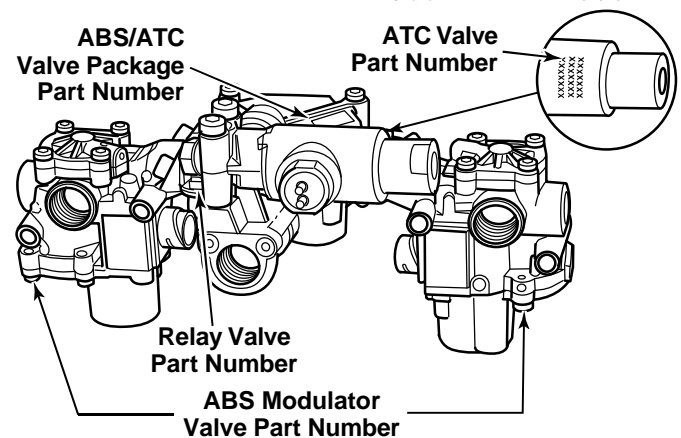

ABS System Configuration	ABS Valve Package Part Number	Crack Pressure and Voltage	Type	OE Part Number	Replacement Kit Part Number
4S/4M Bayonet-Style Connector	472 500 521 0	5.5 psi 12 volt	Entire Package Modulator Valve Modulator Valve Relay Valve ATC Valve	472 500 521 0 472 195 076 0 472 195 077 0 973 011 026 0 472 170 797 0	S472 500 521 0 R955353 R955354 S472 500 007 2 S472 170 797 0
4S/4M 6S/4M Bayonet-Style Connector	472 500 522 0	4.0 psi 12 volt	Entire Package Modulator Valve Modulator Valve Relay Valve ATC Valve	472 500 522 0 472 195 078 0 472 195 079 0 973 011 025 0 472 170 797 0	S472 500 522 0 R955355 R955356 S472 500 006 2 S472 170 797 0
4S/4M 6S/4M Bayonet-Style Connector	472 500 523 0	5.5 psi 12 volt	Entire Package Modulator Valve Modulator Valve Relay Valve ATC Valve	472 500 523 0 472 195 078 0 472 195 079 0 973 011 026 0 472 170 797 0	S472 500 523 0 R955355 R955356 S472 500 007 2 S472 170 797 0
4S/4M plus 1M 6S/4M Bayonet-Style Connector	472 500 524 0	4.0 psi 12 volt	Entire Package Modulator Valve Modulator Valve Relay Valve ATC Valve	472 500 524 0 472 195 076 0 472 195 077 0 973 011 027 0 472 170 797 0	S472 500 524 0 R955354 R955355 S472 500 006 2 S472 170 797 0
4S/6M Bayonet-Style Connector	472 500 525 0	5.5 psi 12 volt	Entire Package Modulator Valve Modulator Valve Relay Valve ATC Valve	472 500 525 0 472 195 078 0 472 195 079 0 973 011 028 0 472 170 797 0	S472 500 525 0 R955355 R955356 S472 500 007 2 S472 170 797 0