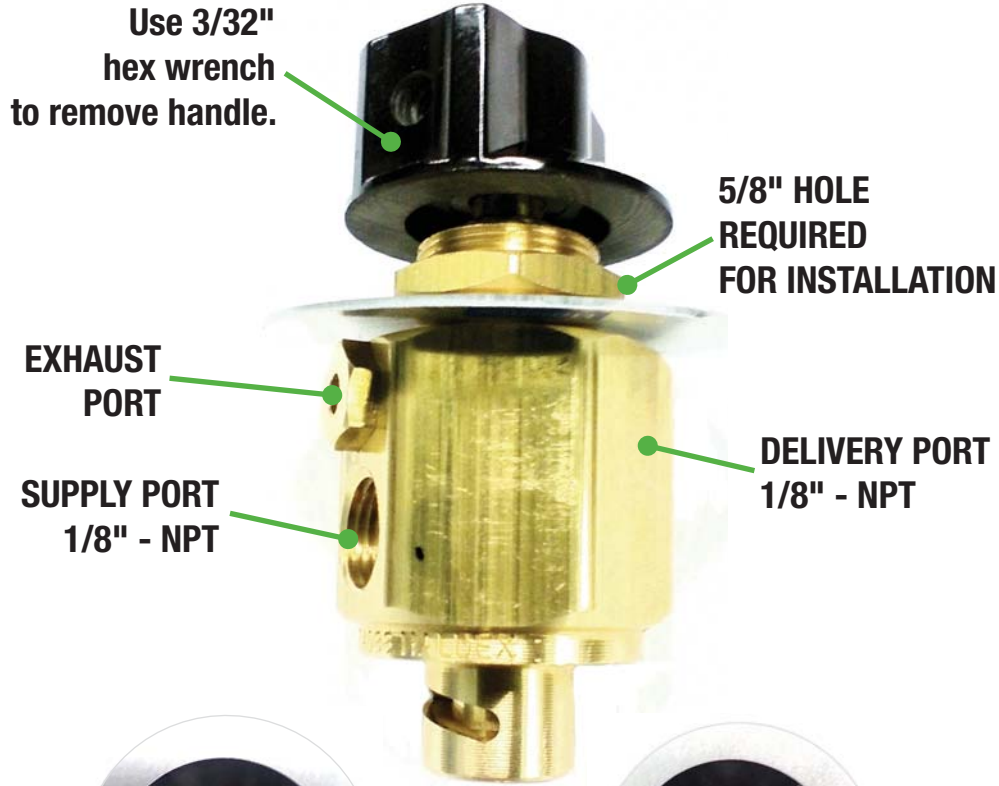

# Replacement Guide for 4/2 Directional Control Valve 952 003 100 0

## 952 003 100 0 – ORIGINAL PART